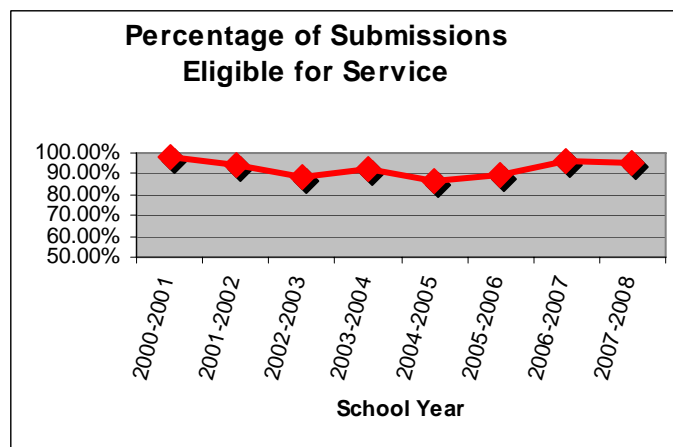

ELIGIBILITY DATA

This information shows the number of students submitted for eligibility consideration by LEAs and the percentage of students accepted to State Schools for services.

SCHOOL YEAR	SUBMITTED FOR ELIGIBILITY	INELIGIBLE	PERCENT ELIGIBLE
2000-2001	275	4	98.55%
2001-2002	150	8	94.67%
2002-2003	87	10	88.51%
2003-2004	174	13	92.53%
2004-2005	114	15	86.84%
2005-2006	136	14	89.71%
2006-2007	325	11	96.62%
2007-2008 (to date)	277	14	94.95%