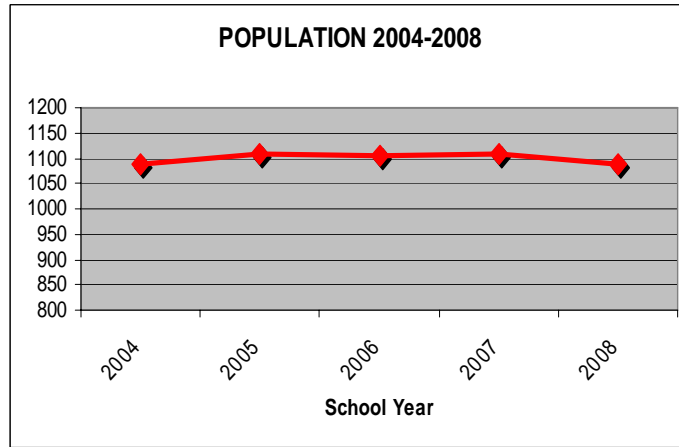

STUDENT POPULATION

This information includes population totals for States Schools each year from 2004 through February, 2008.

End of School Year Totals 2004 – 2008

DATE	POPULATION
June 2004	1088
June 2005	1109
June 2006	1105
June 2007	1107
February 2008	1089