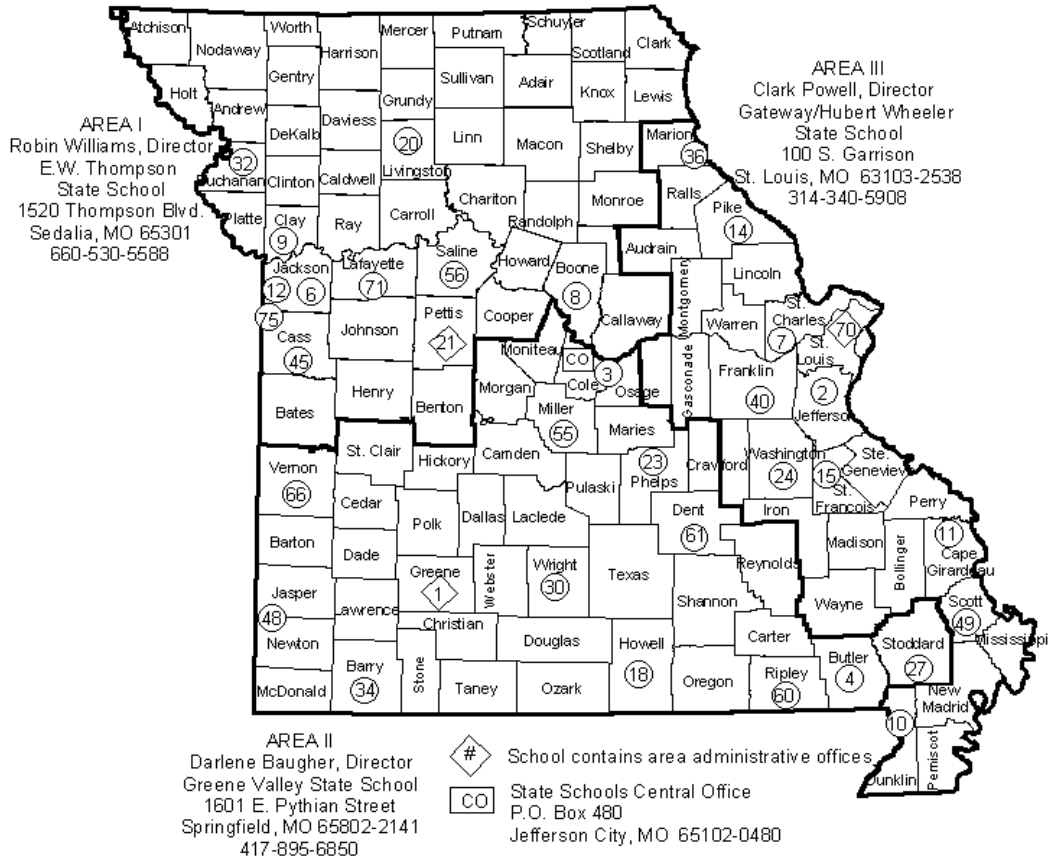

Current Status of SSSH:

State Schools for Severely Handicapped currently operates 35 schools scattered across the State of Missouri. A map pinpointing school locations can be found at <http://dese.mo.gov/divspeced/stateschools/stateschoolsmap.htm> and a listing of the school addresses and contact information is located at <http://dese.mo.gov/divspeced/stateschools/stateschoolsaddresslisting.htm>. Additionally, a copy of this information is located at the end of this report.

At the end of the 1997-98 school year the Waynesville State School was closed. At the time the school closed it had five (5) students.

- One of these students graduated in the Spring of 1998
- Two transferred to B. W. Robinson State School in Rolla and graduated in the Spring of 1999
- One had been attending 67.5% of the time by parent choice and due to medical issues
- Two still attend B.W. Robinson State School in Rolla.

State Schools

MISSOURI DEPARTMENT OF ELEMENTARY AND SECONDARY EDUCATION

State Schools for Severely Handicapped Administrative Service Area Map

State Schools and Locations

AREA I

- 6 Lakeview Woods, Lee's Summit
- 8 Delmar A. Cobble, Columbia
- 9 Maple Valley, Kansas City
- 12 B. W. Sheperd, Kansas City
- 20 Verelle Peniston, Chillicothe
- 21 E. W. Thompson, Sedalia
- 32 Helen M. Davis, St. Joseph
- 45 Briarwood, Harrisonville
- 56 Prairie View, Marshall
- 71 Rolling Meadow, Higginsville
- 75 Dale M. Thompson/Trails West, Kansas City